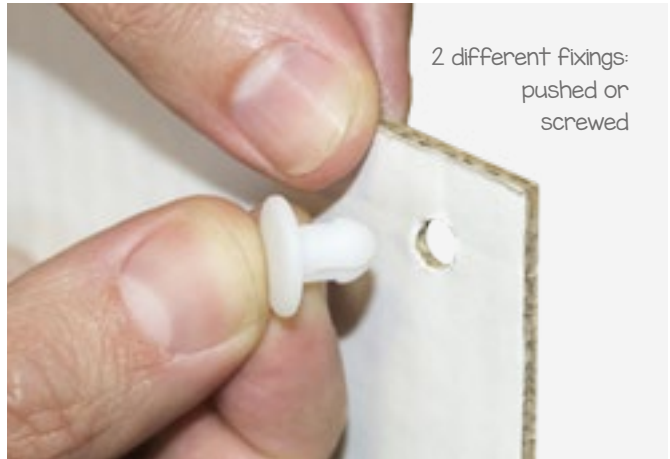

- Plastic rivet fasteners have numerous applications and come in a wide variety of styles, sizes, and configurations to accommodate different panel dimensions.

*12.283 | Ø 15 | Ø 5mm | 5.5mm | x100 

*12.285 | Ø 29 | Ø 6mm | 26mm | x100 

*12.367 | Ø 15 | Ø 5mm | 17mm | x100 

*12.114 | Ø 30 | Ø 5mm | 12mm | x100 

*12.469 | Ø 16 | Ø 6mm | 7mm | x100 

*50.111 | Ø 6.2 | Ø 4.6mm | 9.5mm | x100 

screw

* 12.466	Ø 15 Ø 5mm	8mm	x100 
* 12.467	Ø 15 Ø 5mm	15mm	x100 
* 12.468	Ø 15 Ø 5mm	20mm	x100 

screw

* 12.463	Ø 14 Ø 5mm	20mm	x100 
* 12.464	Ø 14 Ø 5mm	25mm	x100 

push

* 12.521	Ø 12.5 Ø 5.8mm	10mm	x100 
----------	------------------	------	--

push

* 50.110	Ø 14.4 Ø 4.9mm	14.8mm	x100 
----------	------------------	--------	--

push

* 12.532	Ø 15 6x5mm	30/12mm	x100 
----------	--------------	---------	--

CARDBOARD ACCESSORIES | Rivets | Screws

Technical drawing of rivet 12.533 showing dimensions: height 8mm, top flange 2mm, hole diameter $\varnothing 5.5$, and outer diameter $\varnothing 11.5$. An icon shows the rivet being pushed into a hole.