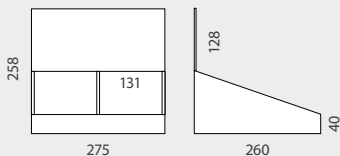

3x A5 D.	QTY	N.W	G.W	C.B.M	SIZE
Packing	10	0.25kg	0.40kg	0.0069	480x360x40mm
13.741	Leaflet size: A5		x10 		

1.5mm thickness

INFORMATION

*mm

- Lightweight.
- Easy and fast set-up.
- 1.5mm thickness cardboard.
- Ideal for temporary promotion.
- The top header allows you to customize your presentation.
- High rear support and slightly angled back design allow increased visibility of the promotions.

BELGRADO	QTY	N.W	G.W	C.B.M	SIZE
Packing	5	0.33kg	0.5kg	0.0034	275x40x310mm
10.881	210x125x297mm			x5 	

BELGRADO

2 mm thickness

2 side brochure holders

INFORMATION

*mm

- Lightweight.
- White coated.
- 2mm thickness.
- Easy and fast set-up.
- Ideal for promotional contests, as suggestion box or just for voting box thanks to its 2 sides brochure holders (125x35x152mm).

TRIESTE	QTY	N.W	G.W	C.B.M	SIZE
Packing	5	1.25kg	1.55kg	0.0143	570x500x50mm
13.080	223x210x360mm			x5 	

**TRIESTE
BALLOT BOX**

printing is not included

15mm thickness

INFORMATION

*mm

- Lightweight.
- White coated.
- Easy and fast set-up.
- The removable divider allows 1 or 2 spaces for exhibition.
- The top header allows you to customize your presentation.
- Ideal as eye-catching point of purchase presentation on any counter.