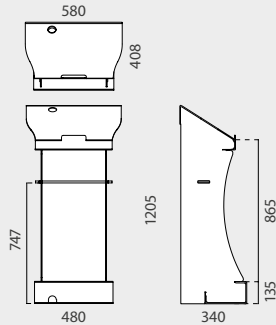

PRAGA

header with PVC bars

PRAGA	QTY	N.W	G.W	C.B.M	SIZE
Packing	1	3.05kg	3.9kg	0.0443	920x45x1070mm
10.730		696x350x2085mm			

with inner bottom space

INFORMATION

*mm

This counter is assembled in less than 5 minutes. It has an inner space at the bottom of the counter, so the extra brochures, business cards and pencils can be stored out of sight so your exhibition always appears clean and organized. Ideal for points of sale, promotional acts in malls or as a counter to advertise your business in an exhibition or tradeshow.

MIAMI	QTY	N.W	G.W	C.B.M	SIZE
Packing	2	2.20kg	3.20kg	0.0510	1225x1040x40mm
13.749		698x327x907mm		x2	

LONDON

cardboard shelves
thickness: 5mm

brochure holder
included

INFORMATION

*mm

This Exhibitor Counter is easy to assemble and lightweight. It is made of 5mm cardboard sheets thickness. Featuring extra storage thanks to its 3 shelves and 1 brochure holder for promotional documents, London Counter is ideal for being used as an exhibitor or as a counter at points of sale, tradeshow events, stores or for any temporary promotion.

695mm
high

460mm
high

HEXLOW	QTY	N.W	G.W	C.B.M	SIZE
Packing	4	1.6kg	1.93kg	0.0371	535x90x770mm
13.734	338x460x365mm				

HEXHIGH	QTY	N.W	G.W	C.B.M	SIZE
Packing	4	2.8kg	3.4kg	0.0612	535x90x1270mm
13.733	338x695x365mm				

BERMUDA	QTY	N.W	G.W	C.B.M	SIZE
Packing	1	1.7kg	2.7kg	0.051	1225x1040x40mm
13.746		580x340x1205mm			

NASAU BROCHURE STAND

NEW

±290x310mm document support

INFORMATION

*mm

This cardboard self-standing lectern is composed of a single pre-cut and folded corrugated cardboard sheet and a top header. Assembled, it forms a column newspaper rack, the capital making the Lectern. A logo or a text can be printed on the top header. A tab on the lectern can be folded up to hold open books. To present or store newspapers, leaflets, magazines at exhibitions, shops, shop windows, cinemas etc. Ideal for meeting points at professional shows and exhibitions.