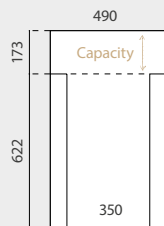

PRAGA

header with PVC bars

PRAGA	QTY	N.W	G.W	C.B.M	SIZE
Packing	1	3.05kg	3.9kg	0.0443	920x45x1070mm
10.730		696x350x2085mm			

with inner bottom space

INFORMATION

*mm

This counter is assembled in less than 5 minutes. It has an inner space at the bottom of the counter, so the extra brochures, business cards and pencils can be stored out of sight so your exhibition always appears clean and organized. Ideal for points of sale, promotional acts in malls or as a counter to advertise your business in an exhibition or tradeshow.

MIAMI	QTY	N.W	G.W	C.B.M	SIZE
Packing	2	2.20kg	3.20kg	0.0510	1225x1040x40mm
13.749		698x327x907mm		x2	

LONDON

cardboard shelves
thickness: 5mm

brochure holder
included

INFORMATION

*mm

This Exhibitor Counter is easy to assemble and lightweight. It is made of 5mm cardboard sheets thickness. Featuring extra storage thanks to its 3 shelves and 1 brochure holder for promotional documents, London Counter is ideal for being used as an exhibitor or as a counter at points of sale, tradeshow events, stores or for any temporary promotion.

OSLO	QTY	N.W	G.W	C.B.M	SIZE
------	-----	-----	-----	-------	------

Packing	1	2.8kg	3.9kg	0.2196	820x255x1050mm
---------	---	-------	-------	--------	----------------

10.731 **580x328x1500mm**

portable
and detechable

LAGOS	QTY	N.W	G.W	C.B.M	SIZE
Packing	1	1.35kg	2kg	0.018	830x25x910mm

13.467 **460x460x848mm**

LAGOS

easy and fast set up

INFORMATION *mm

This white coated cardboard dumpbin is very lightweight (only 1.15 kg) and also it is fast to set-up. Dumpbin is an easy refillable display, so it's ideal for using at point of sale, promotional acts at malls, supermarkets, retail stores, shopping markets or as an exhibitor display to get attention of the customers. Berna's design bets more on product display, allowing a faster access and business output.