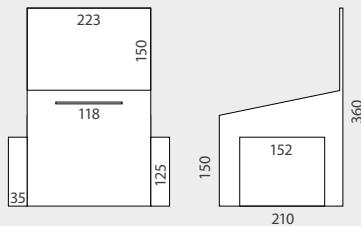

A4 DISPENSER	QTY	N.W	G.W	C.B.M	SIZE
Packing	10	0.60kg	0.75kg	0.0127	655x485x40mm
13.743	Leaflet size: A4		x10 		

TRIPLE CARDBOARD LEAFLLET DISPENSER A5

INFORMATION

*mm

This triple pocket dispenser for A5 format documents is perfect for sale promotions or other temporary events. It features a slightly angled back design and high rear support. We provide the cardboard dispenser flat, and it requires a few simple folds to assemble it.

3x A5 D.	QTY	N.W	G.W	C.B.M	SIZE
Packing	10	0.25kg	0.40kg	0.0069	480x360x40mm
13.741	Leaflet size: A5		x10 		

1.5mm thickness

INFORMATION

*mm

- Lightweight.
- Easy and fast set-up.
- 1.5mm thickness cardboard.
- Ideal for temporary promotion.
- The top header allows you to customize your presentation.
- High rear support and slightly angled back design allow increased visibility of the promotions.

BELGRADO	QTY	N.W	G.W	C.B.M	SIZE
Packing	5	0.33kg	0.5kg	0.0034	275x40x310mm
10.881	210x125x297mm			x5 	

BELGRADO

2 mm thickness

2 side brochure holders

INFORMATION

*mm

- Lightweight.
- White coated.
- 2mm thickness.
- Easy and fast set-up.
- Ideal for promotional contests, as suggestion box or just for voting box thanks to its 2 sides brochure holders (125x35x152mm).

TRIESTE	QTY	N.W	G.W	C.B.M	SIZE
Packing	5	1.25kg	1.55kg	0.0143	570x500x50mm
13.080	223x210x360mm			x5 	

**TRIESTE
BALLOT BOX**

printing is not included

15mm thickness

INFORMATION

*mm

- Lightweight.
- White coated.
- Easy and fast set-up.
- The removable divider allows 1 or 2 spaces for exhibition.
- The top header allows you to customize your presentation.
- Ideal as eye-catching point of purchase presentation on any counter.