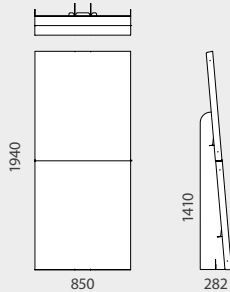

PRAGA

header with PVC bars

PRAGA	QTY	N.W	G.W	C.B.M	SIZE
Packing	1	3.05kg	3.9kg	0.0443	920x45x1070mm
10.730		696x350x2085mm			

with inner bottom space

INFORMATION

*mm

This counter is assembled in less than 5 minutes. It has an inner space at the bottom of the counter, so the extra brochures, business cards and pencils can be stored out of sight so your exhibition always appears clean and organized. Ideal for points of sale, promotional acts in malls or as a counter to advertise your business in an exhibition or tradeshow.

PODIUM	QTY	N.W	G.W	C.B.M	SIZE
Packing	1	2.15kg	3.15kg	0.051	1225x1040x40mm
13.729		400x800x400mm			

FASTEASY PHOTOCALL

INFORMATION

*mm

The Fasteasy cardboard photocall has a white finish so it is ideal for customizing with your posters or graphics. Inexpensive and durable, this display stand features the possibility of joining two or more photocalls to create large advertising spaces. We supply this cardboard stand with easel and plastic screws. A cardboard stand is lightweight, making it easy to relocate as often as needed and also it is easy to fold for storing. The cardboard displays has several advantages over point-of-sale products made from other materials.

PHOTOCALL	QTY	N.W	G.W	C.B.M	SIZE
Packing	2	3.3kg	4.3kg	0.0569	1055x980x55mm
13.727		850x282x1940mm		x2	

easy and fast set up

NEIVA POSTER STAND

INFORMATION

*mm

The Neiva stand A-Board has a white finish so it is ideal for customizing with your own offers or graphics. The cardboard displays has several advantages over point-of-sale products made from other materials. Inexpensive, durable and very lightweight, making it easy to relocate as often as needed and also and it's assembled in seconds. Features a folding design which allows an easy storing. Neiva is perfect as Eye-catching advertisement for products promotion at point of sale, malls, retail stores, shopping markets or as an exhibitor display to get the attention of the customer.