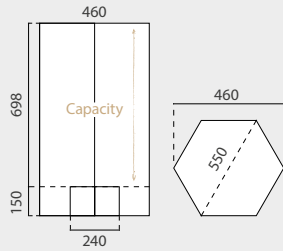

PRAGA

header with PVC bars

PRAGA	QTY	N.W	G.W	C.B.M	SIZE
Packing	1	3.05kg	3.9kg	0.0443	920x45x1070mm
10.730		696x350x2085mm			

with inner bottom space

INFORMATION

*mm

This counter is assembled in less than 5 minutes. It has an inner space at the bottom of the counter, so the extra brochures, business cards and pencils can be stored out of sight so your exhibition always appears clean and organized. Ideal for points of sale, promotional acts in malls or as a counter to advertise your business in an exhibition or tradeshow.

MIAMI	QTY	N.W	G.W	C.B.M	SIZE
Packing	2	2.20kg	3.20kg	0.0510	1225x1040x40mm
13.749		698x327x907mm		x2	

LONDON

cardboard shelves
thickness: 5mm

brochure holder
included

INFORMATION

*mm

This Exhibitor Counter is easy to assemble and lightweight. It is made of 5mm cardboard sheets thickness. Featuring extra storage thanks to its 3 shelves and 1 brochure holder for promotional documents, London Counter is ideal for being used as an exhibitor or as a counter at points of sale, tradeshow events, stores or for any temporary promotion.

OSLO	QTY	N.W	G.W	C.B.M	SIZE
------	-----	-----	-----	-------	------

Packing	1	2.8kg	3.9kg	0.2196	820x255x1050mm
---------	---	-------	-------	--------	----------------

10.731 **580x328x1500mm**

portable
and detechable

ACCRA	QTY	N.W	G.W	C.B.M	SIZE
Packing	1	1.35kg	2kg	0.018	830x25x910mm

13.466 **465x460x848mm**

ACCRA

INFORMATION *mm

This dumpbin is made of white coated cardboard and it's lightweight (only 1.35 kg), also it is fast to assemble. Lagos is an easy refillable display, so it's ideal for using at point of sale, promotional acts at malls, supermarkets, retail stores, shopping markets or as an exhibitor display to get the attention of the customers. Lagos' design, thanks to its great capacity, bet more for the storage of products.