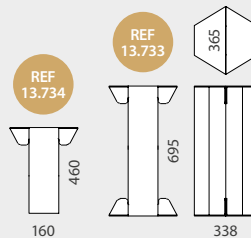

PRAGA

header with PVC bars

PRAGA	QTY	N.W	G.W	C.B.M	SIZE
Packing	1	3.05kg	3.9kg	0.0443	920x45x1070mm
10.730		696x350x2085mm			

with inner bottom space

INFORMATION

*mm

This counter is assembled in less than 5 minutes. It has an inner space at the bottom of the counter, so the extra brochures, business cards and pencils can be stored out of sight so your exhibition always appears clean and organized. Ideal for points of sale, promotional acts in malls or as a counter to advertise your business in an exhibition or tradeshow.

MIAMI	QTY	N.W	G.W	C.B.M	SIZE
Packing	2	2.20kg	3.20kg	0.0510	1225x1040x40mm
13.749		698x327x907mm		x2	

LONDON

cardboard shelves
thickness: 5mm

brochure holder
included

INFORMATION

*mm

This Exhibitor Counter is easy to assemble and lightweight. It is made of 5mm cardboard sheets thickness. Featuring extra storage thanks to its 3 shelves and 1 brochure holder for promotional documents, London Counter is ideal for being used as an exhibitor or as a counter at points of sale, tradeshow events, stores or for any temporary promotion.

assembled
in seconds

OVAL	QTY	N.W	G.W	C.B.M	SIZE
Packing	4	2.4kg	2.9kg	0.0514	705x90x810mm
13.735	320x400x510mm				

HEX CARDBOARD STOOL

NEW

INFORMATION

*mm

This lightweight Kraft color stool is assembled in seconds. With great resistance thanks to its hexagonal base. Once folded it can be stored in a minimum space. Ideal for meeting points at trade shows, eco-stores or for enhancing your office or home spaces. With 2 heights available.

695mm
high

460mm
high

HEXLOW	QTY	N.W	G.W	C.B.M	SIZE
Packing	4	1.6kg	1.93kg	0.0371	535x90x770mm
13.734	338x460x365mm				

HEXHIGH	QTY	N.W	G.W	C.B.M	SIZE
Packing	4	2.8kg	3.4kg	0.0612	535x90x1270mm
13.733	338x695x365mm				