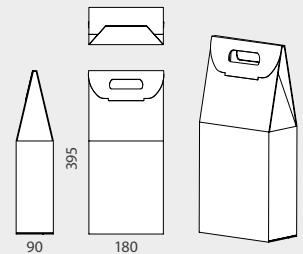

This double white coated bottle box is designed to enhance the presentation of your products by adding a little luxury to your clients' gifts. Just finish off with your own customization or a gift ribbon. Featuring a high quality design with bottle divider which will help you transport the bottles upright and without colliding between them or the base falling through.