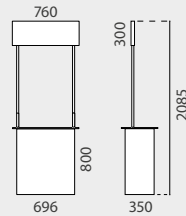

CARDBOARD COUNTERS

EN Cardboard counters for promoting at selling points. Quick and easy assembly. Fully removable.

FR Comptoir d'accueil en carton pour point de vente. Rapide et facile à monter. Totalement démontable.

PT Balcões promocionais fabricado em cartão para ponto de venda. Totalmente desmontáveis. Montagem fácil e rápida.

ES Mostradores fabricados en cartón para promoción en punto de venta. De fácil montaje. Totalmente desmontables.

Fast and simple assembly

INFORMATION

*mm

Praga Counter is very lightweight and exhibitors can quickly assemble it in less than 5 minutes (no tools required). Fully removable. This counter has a header of 700x300mm (with PVC bars) for displaying company logos or graphs. Each counter that comes with a header is excellent for tradeshows, points of sale, promotional acts in malls or as a display to advertise your business in an exhibition or tradeshow.

PRAGA

header with PVC bars

with inner bottom space

INFORMATION

*mm

This counter is assembled in less than 5 minutes. It has an inner space at the bottom of the counter, so the extra brochures, business cards and pencils can be stored out of sight so your exhibition always appears clean and organized. Ideal for points of sale, promotional acts in malls or as a counter to advertise your business in an exhibition or tradeshow.

CARDBOARD COUNTER DESK

NEW

assembled in seconds