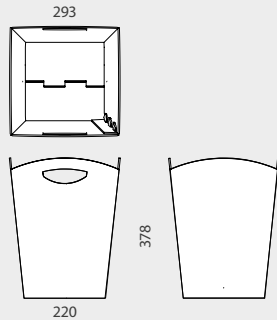

PHOTOCALL	QTY	N.W	G.W	C.B.M	SIZE
Packing	2	3.3kg	4.3kg	0.0569	1055x980x55mm
13.727		850x282x1940mm		x2	

easy and fast set up

NEIVA POSTER STAND

INFORMATION

*mm

The Neiva stand A-Board has a white finish so it is ideal for customizing with your own offers or graphics. The cardboard displays has several advantages over point-of-sale products made from other materials. Inexpensive, durable and very lightweight, making it easy to relocate as often as needed and also and it's assembled in seconds. Features a folding design which allows an easy storing. Neiva is perfect as Eye-catching advertisement for products promotion at point of sale, malls, retail stores, shopping markets or as an exhibitor display to get the attention of the customer.

NEIVA	QTY	N.W	G.W	C.B.M	SIZE
Packing	2	1.74kg	2.74kg	0.0569	1055x980x55mm
13.748		460x100x670mm		x2	

easy and fast set up

INFORMATION

*mm

This corrugated cardboard corner protectors are assembled in seconds and come in Kraft color. Also has a strong and tough design. They are a great solution for the protection and packaging of frame moldings. So they are ideal for safe transporting or storing of pictures.

PROTECTORS	QTY	N.W	G.W	C.B.M	SIZE
Packing	50	1.25kg	1.50kg	0.0123	560x490x45mm
13.732	123.5x28x123.5mm			x50 	

CORRUGATED CORNER PROTECTORS

NEW

white coated cardboard

INFORMATION

*mm

This Bin is made from durable corrugated cardboard. Our storage bins do not require staples or tape to assemble as they have an efficient one-piece self-locking construction. Our kraft and white corrugated bin boxes include a write-on space for easy labelling and identification of the stored items. These bins are stored and shipped flat. They are easy to assemble, and perfect for enhancing your office or home space.

BIN	QTY	N.W	G.W	C.B.M	SIZE
Packing	4	1.67kg	2kg	0.0371	535x90x770mm
13.751	293x293x378mm			x4 	

CARDBOARD BIN

NEW

WINE BOTTLE
CARDBOARD BOX

NEW

single
or double
bottle box

INFORMATION

*mm