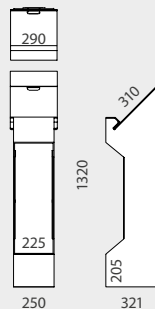

MIAMI	QTY	N.W	G.W	C.B.M	SIZE
Packing	2	2.20kg	3.20kg	0.0510	1225x1040x40mm
13.749		698x327x907mm		x2	

LONDON

cardboard shelves
thickness: 5mm

brochure holder
included

INFORMATION

*mm

This Exhibitor Counter is easy to assemble and lightweight. It is made of 5mm cardboard sheets thickness. Featuring extra storage thanks to its 3 shelves and 1 brochure holder for promotional documents, London Counter is ideal for being used as an exhibitor or as a counter at points of sale, tradeshow events, stores or for any temporary promotion.

695mm
high

460mm
high

HEXLOW	QTY	N.W	G.W	C.B.M	SIZE
Packing	4	1.6kg	1.93kg	0.0371	535x90x770mm
13.734	338x460x365mm				

HEXHIGH	QTY	N.W	G.W	C.B.M	SIZE
Packing	4	2.8kg	3.4kg	0.0612	535x90x1270mm
13.733	338x695x365mm				

BERMUDA	QTY	N.W	G.W	C.B.M	SIZE
Packing	1	1.7kg	2.7kg	0.051	1225x1040x40mm
13.746		580x340x1205mm			

NASAU BROCHURE STAND

NEW

±290x310mm document support

INFORMATION

*mm

This cardboard self-standing lectern is composed of a single pre-cut and folded corrugated cardboard sheet and a top header. Assembled, it forms a column newspaper rack, the capital making the Lectern. A logo or a text can be printed on the top header. A tab on the lectern can be folded up to hold open books. To present or store newspapers, leaflets, magazines at exhibitions, shops, shop windows, cinemas etc. Ideal for meeting points at professional shows and exhibitions.

NASAU	QTY	N.W	G.W	C.B.M	SIZE
Packing	2	2kg	3kg	0.051	1225x1040x40mm
13.747		290x321x1320mm			x2 

CARDBOARD DISPLAYS

EN Displays are ideal for getting product into a high traffic area to attract the attention of customers.