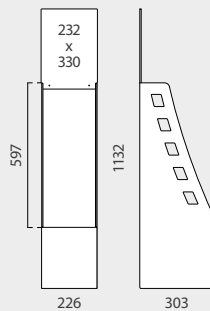

PRAGA

header with PVC bars

PRAGA	QTY	N.W	G.W	C.B.M	SIZE
Packing	1	3.05kg	3.9kg	0.0443	920x45x1070mm
10.730		696x350x2085mm			

with inner bottom space

INFORMATION

*mm

This counter is assembled in less than 5 minutes. It has an inner space at the bottom of the counter, so the extra brochures, business cards and pencils can be stored out of sight so your exhibition always appears clean and organized. Ideal for points of sale, promotional acts in malls or as a counter to advertise your business in an exhibition or tradeshow.

MIAMI	QTY	N.W	G.W	C.B.M	SIZE
Packing	2	2.20kg	3.20kg	0.0510	1225x1040x40mm
13.749		698x327x907mm		x2	

LONDON

cardboard shelves
thickness: 5mm

brochure holder
included

INFORMATION

*mm

This Exhibitor Counter is easy to assemble and lightweight. It is made of 5mm cardboard sheets thickness. Featuring extra storage thanks to its 3 shelves and 1 brochure holder for promotional documents, London Counter is ideal for being used as an exhibitor or as a counter at points of sale, tradeshow events, stores or for any temporary promotion.

OSLO	QTY	N.W	G.W	C.B.M	SIZE
------	-----	-----	-----	-------	------

Packing	1	2.8kg	3.9kg	0.2196	820x255x1050mm
---------	---	-------	-------	--------	----------------

10.731 **580x328x1500mm**

portable
and detechable

CARIBE BROCHURE STAND

NEW

232x330mm
top header

2 rivets
included

cross-piece
to strengthen
the base

INFORMATION

*mm

This cardboard Brochure Stand is the perfect retail tool for magazine storage and display. Caribe Stand is designed with a shelf support of 219x302mm which is reinforced with a cross-piece for holding a variety of publications. This cardboard magazine holder, also known as a corrugated cardboard literature holder, is perfect for supermarkets, pharmacies, bookstores and more. Customize the Top Header to draw attention to your best selling magazines or literature. This cardboard magazine holder is an affordable alternative to pricier slatwall magazine holder displays.