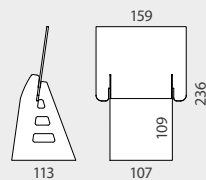

A5 DISPENSER	QTY	N.W	G.W	C.B.M	SIZE
Packing	10	0.3kg	0.38kg	0.0069	480x360x40mm
13.744	Leaflet size: A5		x10 		

CARDBOARD LEAFLLET DISPENSER 1/3 A4

INFORMATION

*mm

This single pocket dispenser for 1/3 A4 format documents is perfect for sale promotions or other temporary events. It features a slightly angled back design and high rear support. We provide the cardboard dispenser flat, and it requires a few simple folds to assemble it.

1/3 A4 D.	QTY	N.W	G.W	C.B.M	SIZE
Packing	10	0.25kg	0.40kg	0.0069	480x360x40mm
13.742	Leaflet size: 1/3 A4		x10 		

CARDBOARD LEAFLLET DISPENSER A4

INFORMATION

*mm

This single pocket dispenser for A4 format documents is perfect for magazine display or for acts, forms, etc. It features a slightly angled back design and high rear support. We provide the cardboard dispenser flat, and it requires a few simple folds to assemble it.