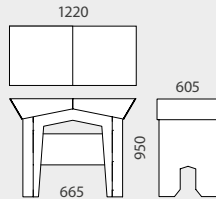

CALI	QTY	N.W	G.W	C.B.M	SIZE
Uni.	1	5.25kg	6.3kg	0.0998	950x75x1400mm
13.728		1220x605x950mm