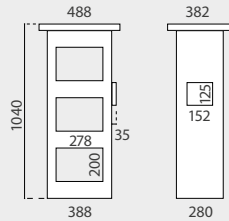

PRAGA

header with PVC bars

PRAGA	QTY	N.W	G.W	C.B.M	SIZE
Packing	1	3.05kg	3.9kg	0.0443	920x45x1070mm
10.730		696x350x2085mm			

with inner bottom space

INFORMATION

*mm

This counter is assembled in less than 5 minutes. It has an inner space at the bottom of the counter, so the extra brochures, business cards and pencils can be stored out of sight so your exhibition always appears clean and organized. Ideal for points of sale, promotional acts in malls or as a counter to advertise your business in an exhibition or tradeshow.

CALI	QTY	N.W	G.W	C.B.M	SIZE
Uni.	1	5.25kg	6.3kg	0.0998	950x75x1400mm
13.728		1220x605x950mm			

MIAMI
ECONOMIC COUNTER

NEW

assembled
in seconds

ECONOMIC

INFORMATION

*mm

This Counter features the white color with the corrugated natural cardboard for a stylish finish. Miami is assembled in seconds. It has an inner space at the bottom of the counter, so business cards and pencils can be stored out of sight so your exhibition always appears clean and organized. Ideal for points of sale, promotions in malls or any tradeshow.

MIAMI	QTY	N.W	G.W	C.B.M	SIZE
Packing	2	2.20kg	3.20kg	0.0510	1225x1040x40mm
13.749		698x327x907mm		x2	

LONDON

cardboard shelves
thickness: 5mm

brochure holder
included

INFORMATION

*mm

This Exhibitor Counter is easy to assemble and lightweight. It is made of 5mm cardboard sheets thickness. Featuring extra storage thanks to its 3 shelves and 1 brochure holder for promotional documents, London Counter is ideal for being used as an exhibitor or as a counter at points of sale, tradeshow events, stores or for any temporary promotion.

695mm
high

460mm
high

HEXLOW	QTY	N.W	G.W	C.B.M	SIZE
Packing	4	1.6kg	1.93kg	0.0371	535x90x770mm
13.734	338x460x365mm				

HEXHIGH	QTY	N.W	G.W	C.B.M	SIZE
Packing	4	2.8kg	3.4kg	0.0612	535x90x1270mm
13.733	338x695x365mm				