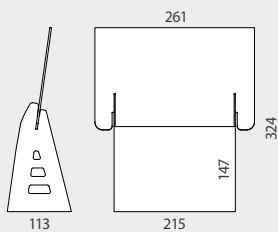

A5 DISPENSER	QTY	N.W	G.W	C.B.M	SIZE
Packing	10	0.3kg	0.38kg	0.0069	480x360x40mm
13.744	Leaflet size: A5		x10 		

CARDBOARD LEAFLLET DISPENSER 1/3 A4

INFORMATION

*mm

This single pocket dispenser for 1/3 A4 format documents is perfect for sale promotions or other temporary events. It features a slightly angled back design and high rear support. We provide the cardboard dispenser flat, and it requires a few simple folds to assemble it.

1/3 A4 D.	QTY	N.W	G.W	C.B.M	SIZE
Packing	10	0.25kg	0.40kg	0.0069	480x360x40mm
13.742	Leaflet size: 1/3 A4		x10 		

CARDBOARD LEAFLLET DISPENSER A4

INFORMATION

*mm

This single pocket dispenser for A4 format documents is perfect for magazine display or for acts, forms, etc. It features a slightly angled back design and high rear support. We provide the cardboard dispenser flat, and it requires a few simple folds to assemble it.

A4 DISPENSER	QTY	N.W	G.W	C.B.M	SIZE
Packing	10	0.60kg	0.75kg	0.0127	655x485x40mm
13.743	Leaflet size: A4		x10 		

TRIPLE CARDBOARD LEAFLLET DISPENSER A5

INFORMATION

*mm

This triple pocket dispenser for A5 format documents is perfect for sale promotions or other temporary events. It features a slightly angled back design and high rear support. We provide the cardboard dispenser flat, and it requires a few simple folds to assemble it.