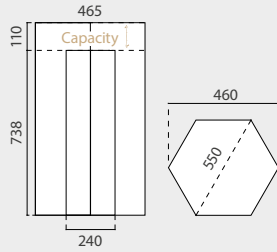

INFORMATION *mm

This white coated cardboard dumpbin is very lightweight (only 1.35 kg) and also it is fast to set-up. Dumpbin is an easy refillable display. It's ideal for using at point of sale, promotional acts at malls, supermarkets, retail stores, shopping markets or as an exhibitor display to get the attention of the customers. Accra's design bets more on product display, allowing a faster access and business output.

ACCRA	QTY	N.W	G.W	C.B.M	SIZE
Packing	1	1.35kg	2kg	0.018	830x25x910mm

13.466   **465x460x848mm**