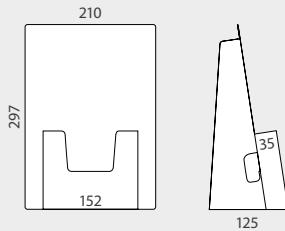

1/3 A4 D.	QTY	N.W	G.W	C.B.M	SIZE
Packing	10	0.25kg	0.40kg	0.0069	480x360x40mm
13.742	Leaflet size: 1/3 A4		x10 		

CARDBOARD LEAFLLET DISPENSER A4

INFORMATION

*mm

This single pocket dispenser for A4 format documents is perfect for magazine display or for acts, forms, etc. It features a slightly angled back design and high rear support. We provide the cardboard dispenser flat, and it requires a few simple folds to assemble it.

A4 DISPENSER	QTY	N.W	G.W	C.B.M	SIZE
Packing	10	0.60kg	0.75kg	0.0127	655x485x40mm
13.743	Leaflet size: A4		x10 		

TRIPLE CARDBOARD LEAFLLET DISPENSER A5

INFORMATION

*mm

This triple pocket dispenser for A5 format documents is perfect for sale promotions or other temporary events. It features a slightly angled back design and high rear support. We provide the cardboard dispenser flat, and it requires a few simple folds to assemble it.

3x A5 D.	QTY	N.W	G.W	C.B.M	SIZE
Packing	10	0.25kg	0.40kg	0.0069	480x360x40mm
13.741	Leaflet size: A5		x10 		

1.5mm thickness

INFORMATION

*mm

- Lightweight.
- Easy and fast set-up.
- 1.5mm thickness cardboard.
- Ideal for temporary promotion.
- The top header allows you to customize your presentation.
- High rear support and slightly angled back design allow increased visibility of the promotions.

BELGRADO	QTY	N.W	G.W	C.B.M	SIZE
Packing	5	0.33kg	0.5kg	0.0034	275x40x310mm
10.881	210x125x297mm			x5 	

BELGRADO

2 mm thickness

2 side brochure holders

INFORMATION

*mm

- Lightweight.
- White coated.
- 2mm thickness.
- Easy and fast set-up.
- Ideal for promotional contests, as suggestion box or just for voting box thanks to its 2 sides brochure holders (125x35x152mm).