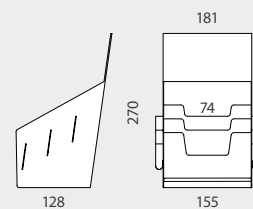

A5 DISPENSER	QTY	N.W	G.W	C.B.M	SIZE
Packing	10	0.3kg	0.38kg	0.0069	480x360x40mm
13.744	Leaflet size: A5		x10 		

CARDBOARD LEAFLLET DISPENSER 1/3 A4

INFORMATION

*mm

This single pocket dispenser for 1/3 A4 format documents is perfect for sale promotions or other temporary events. It features a slightly angled back design and high rear support. We provide the cardboard dispenser flat, and it requires a few simple folds to assemble it.

1/3 A4 D.	QTY	N.W	G.W	C.B.M	SIZE
Packing	10	0.25kg	0.40kg	0.0069	480x360x40mm
13.742	Leaflet size: 1/3 A4		x10 		

CARDBOARD LEAFLLET DISPENSER A4

INFORMATION

*mm

This single pocket dispenser for A4 format documents is perfect for magazine display or for acts, forms, etc. It features a slightly angled back design and high rear support. We provide the cardboard dispenser flat, and it requires a few simple folds to assemble it.

A4 DISPENSER	QTY	N.W	G.W	C.B.M	SIZE
Packing	10	0.60kg	0.75kg	0.0127	655x485x40mm
13.743	Leaflet size: A4		x10 		

TRIPLE CARDBOARD LEAFLLET DISPENSER A5

INFORMATION

*mm

This triple pocket dispenser for A5 format documents is perfect for sale promotions or other temporary events. It features a slightly angled back design and high rear support. We provide the cardboard dispenser flat, and it requires a few simple folds to assemble it.

3x A5 D.	QTY	N.W	G.W	C.B.M	SIZE
Packing	10	0.25kg	0.40kg	0.0069	480x360x40mm
13.741	Leaflet size: A5		x10 		

1.5mm thickness

INFORMATION

*mm

- Lightweight.
- Easy and fast set-up.
- 1.5mm thickness cardboard.
- Ideal for temporary promotion.
- The top header allows you to customize your presentation.
- High rear support and slightly angled back design allow increased visibility of the promotions.