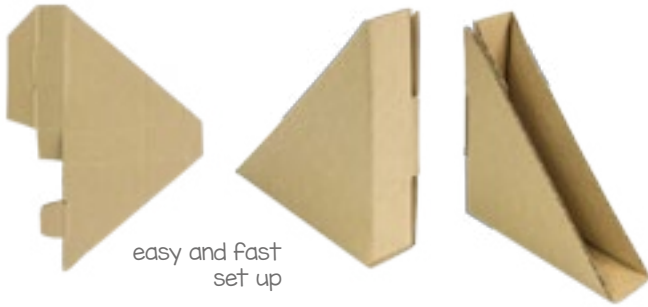

PHOTOCALL	QTY	N.W	G.W	C.B.M	SIZE
Packing	2	3.3kg	4.3kg	0.0569	1055x980x55mm
13.727		850x282x1940mm		x2	

easy and fast set up

NEIVA POSTER STAND

INFORMATION

*mm

The Neiva stand A-Board has a white finish so it is ideal for customizing with your own offers or graphics. The cardboard displays has several advantages over point-of-sale products made from other materials. Inexpensive, durable and very lightweight, making it easy to relocate as often as needed and also and it's assembled in seconds. Features a folding design which allows an easy storing. Neiva is perfect as Eye-catching advertisement for products promotion at point of sale, malls, retail stores, shopping markets or as an exhibitor display to get the attention of the customer.

NEIVA	QTY	N.W	G.W	C.B.M	SIZE
Packing	2	1.74kg	2.74kg	0.0569	1055x980x55mm
13.748		460x100x670mm		x2	

easy and fast set up

INFORMATION

*mm

This corrugated cardboard corner protectors are assembled in seconds and come in Kraft color. Also has a strong and tough design. They are a great solution for the protection and packaging of frame moldings. So they are ideal for safe transporting or storing of pictures.

PROTECTORS	QTY	N.W	G.W	C.B.M	SIZE
Packing	50	1.25kg	1.50kg	0.0123	560x490x45mm
13.732	123.5x28x123.5mm			x50 	

CORRUGATED CORNER PROTECTORS

NEW

white coated cardboard

INFORMATION

*mm

This Bin is made from durable corrugated cardboard. Our storage bins do not require staples or tape to assemble as they have an efficient one-piece self-locking construction. Our kraft and white corrugated bin boxes include a write-on space for easy labelling and identification of the stored items. These bins are stored and shipped flat. They are easy to assemble, and perfect for enhancing your office or home space.